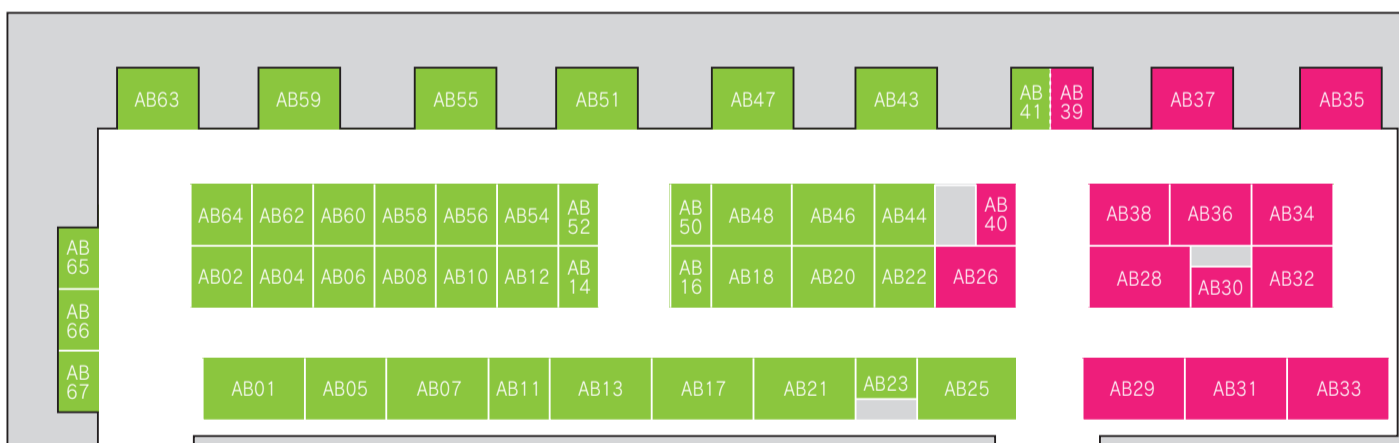

1F30 --- REPO
C66 --- RICHAMI
AB17 --- RIPANI
AB05 --- ROBERTA GANDOLFI
C28 --- ROBERTO CORPINA
AB02 --- ROBERTO PANCANI
AB51 --- ROSSI
C47 --- ROSSI FUTURING
C56 --- ROSSO35
C14 --- RUCON by Anna Pucci
C35 --- RUFUS
1F29 --- SABATINI CALZATURE
C69 --- SABRI E LORY
1F07 --- SANTE BORELLA
AB25 --- SILVANO BIAGINI BY ANTONY GROUP
AB54 --- SOFIA G
C40 --- SOLLECITI
1F11 --- STATUS - ENRICO NUNZIATI
1F22 --- STEFANO GAMBA
1F27 --- STELLA SOFIA
C45 --- SUPREMA
C15 --- TABARONI CASHMERE
AB52 --- TEE LISA
C75 --- TERESA TARDIA
C10 --- TESSIL-NOVEX
C06 --- TOSATO1928 / BUN
C04 --- VECCHI - HATS & DREAMS
C25 --- VIRGINIA PREO CASHMERE
AB37 --- VIZIO
C62 --- VLT'S by VALENTINA'S
C58 --- WHYCI

■ MODA ITALIA / APPAREL
■ MODA ITALIA / LEATHER
■ SHOES from ITALY

HALL AB / B1F

HALL C / B1F