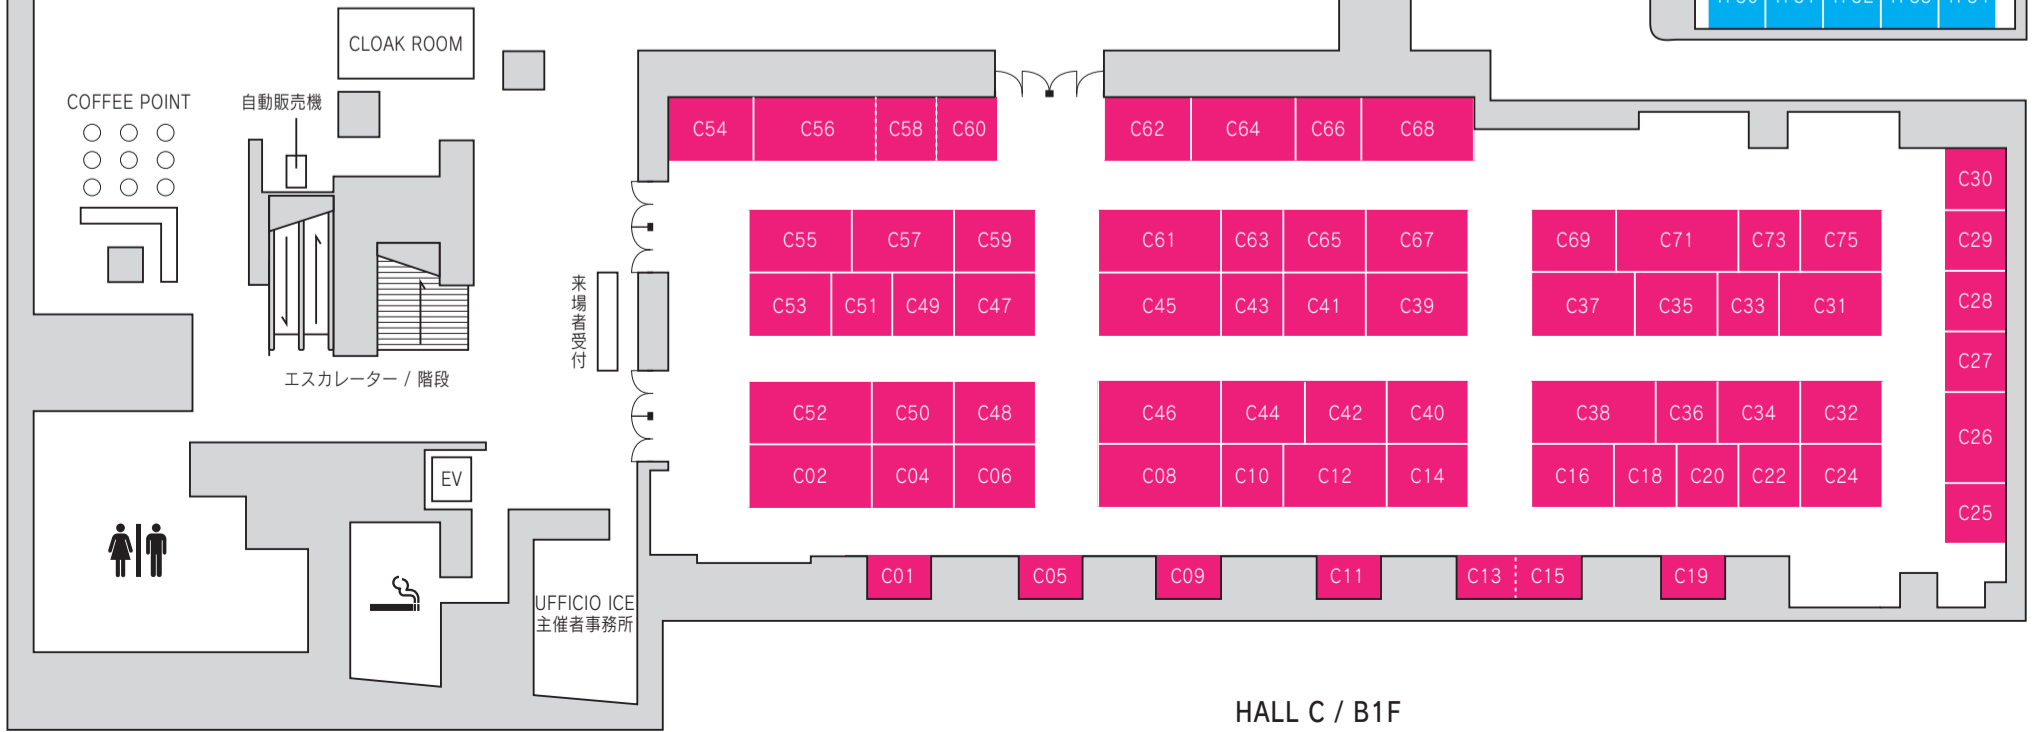

1F30 --- REPO
C66 --- RICHAMI
AB17 --- RIPANI
AB05 --- ROBERTA GANDOLFI
C28 --- ROBERTO CORPINA
AB02 --- ROBERTO PANCANI
AB51 --- ROSSI
C47 --- ROSSI FUTURING
C56 --- ROSSO35
C14 --- RUCON by Anna Pucci
C35 --- RUFUS
1F29 --- SABATINI CALZATURE
C69 --- SABRI E LORY
1F07 --- SANTE BORELLA
AB25 --- SILVANO BIAGINI BY ANTONY GROUP
AB54 --- SOFIA G
C40 --- SOLLECITI
1F11 --- STATUS - ENRICO NUNZIATI
1F22 --- STEFANO GAMBA
1F27 --- STELLA SOFIA
C45 --- SUPREMA
C15 --- TABARONI CASHMERE
AB52 --- TEE LISA
C75 --- TERESA TARDIA
C10 --- TESSIL-NOVEX
C06 --- TOSATO1928 / BUN
C04 --- VECCHI - HATS & DREAMS
C25 --- VIRGINIA PREO CASHMERE
AB37 --- VIZIO
C62 --- VLT'S by VALENTINA'S
C58 --- WHYCI

■ MODA ITALIA / APPAREL
■ MODA ITALIA / LEATHER
■ SHOES from ITALY

HALL AB / B1F

HALL C / B1F