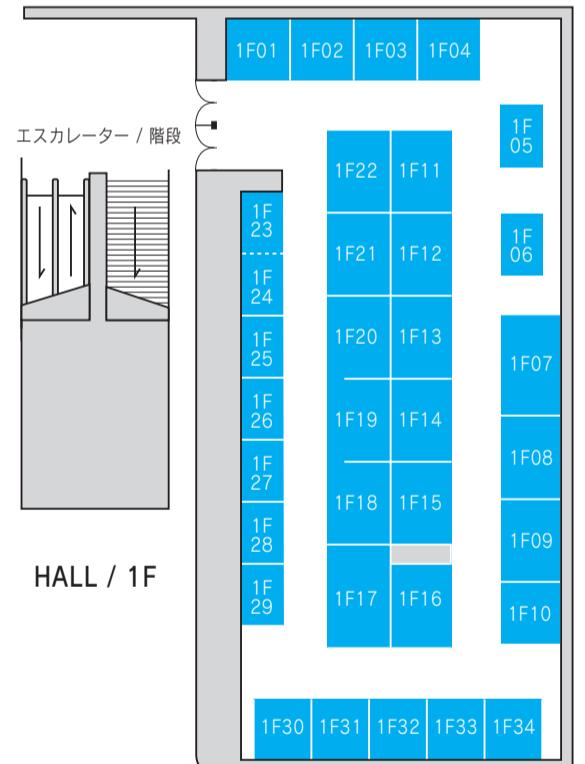

1F30 --- REPO
C66 --- RICHAMI
AB17 --- RIPANI
AB05 --- ROBERTA GANDOLFI
C28 --- ROBERTO CORPINA
AB02 --- ROBERTO PANCANI
AB51 --- ROSSI
C47 --- ROSSI FUTURING
C56 --- ROSSO35
C14 --- RUCON by Anna Pucci
C35 --- RUFUS
1F29 --- SABATINI CALZATURE
C69 --- SABRI E LORY
1F07 --- SANTE BORELLA
AB25 --- SILVANO BIAGINI BY ANTONY GROUP
AB54 --- SOFIA G
C40 --- SOLLECITI
1F11 --- STATUS - ENRICO NUNZIATI
1F22 --- STEFANO GAMBA
1F27 --- STELLA SOFIA
C45 --- SUPREMA
C15 --- TABARONI CASHMERE
AB52 --- TEE LISA
C75 --- TERESA TARDIA
C10 --- TESSIL-NOVEX
C06 --- TOSATO1928 / BUN
C04 --- VECCHI - HATS & DREAMS
C25 --- VIRGINIA PREO CASHMERE
AB37 --- VIZIO
C62 --- VLT'S by VALENTINA'S
C58 --- WHYCI

■ MODA ITALIA / APPAREL
■ MODA ITALIA / LEATHER
■ SHOES from ITALY

HALL AB / B1F

HALL C / B1F